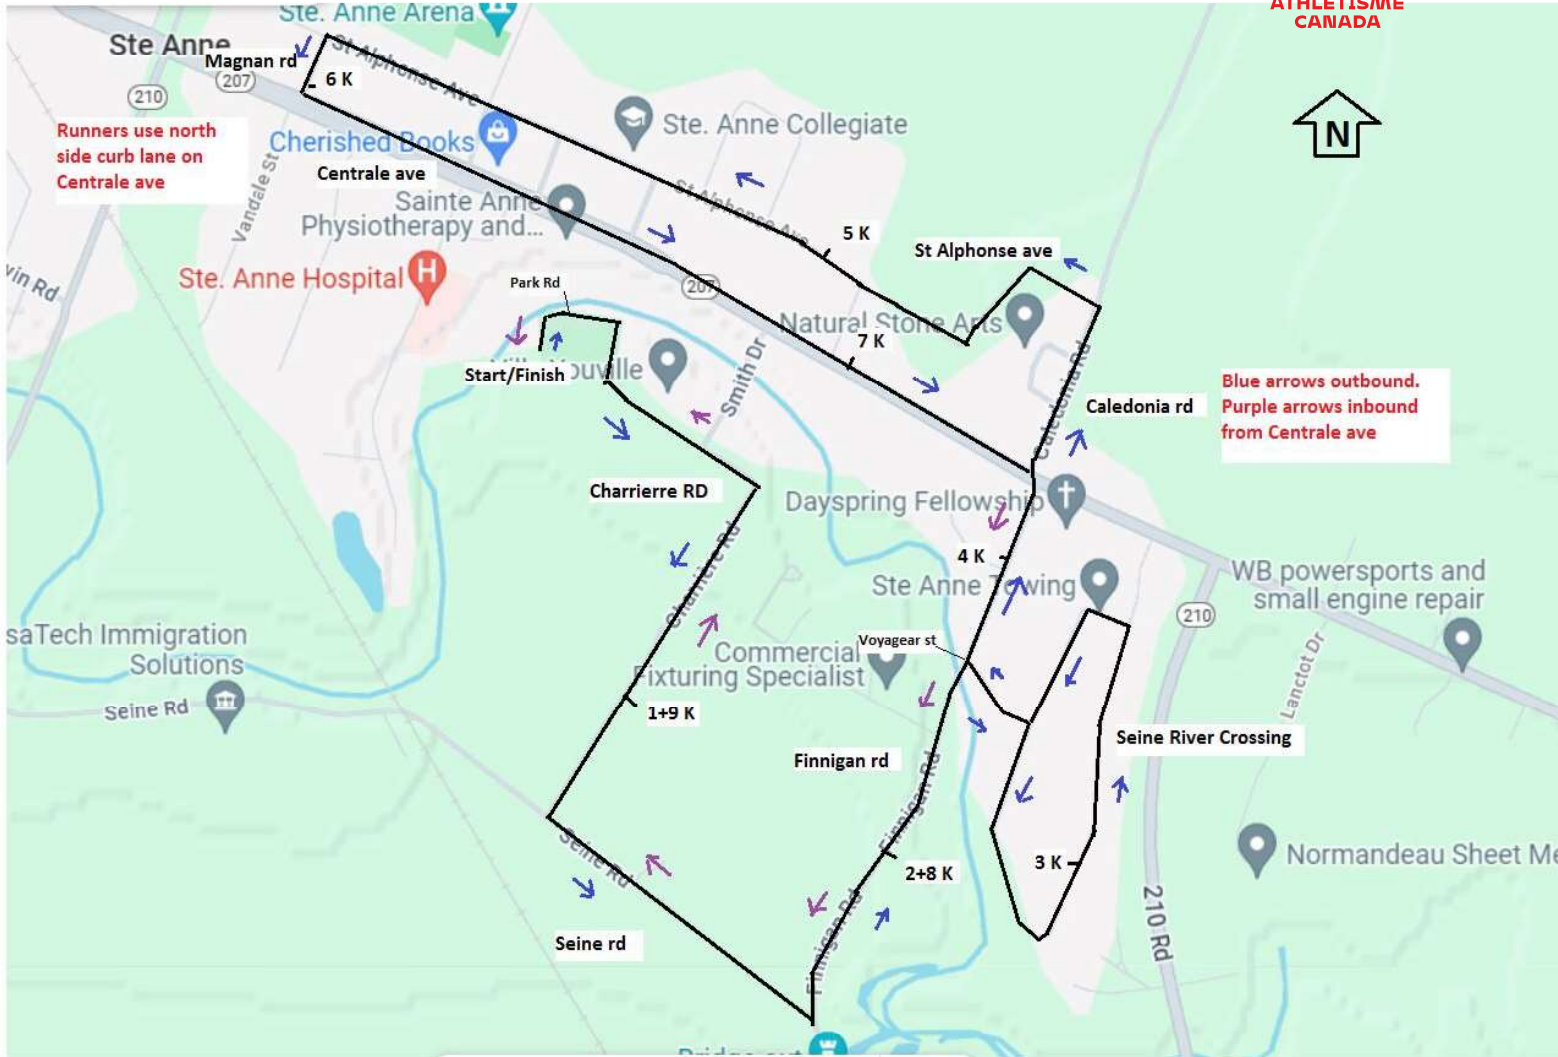

Course Description:

SPR except for Centrale-runners use north curb lane
 Start northward on Park rd. Loop around park.
 Turn left on Charriere (East)
 Turn right staying on Charriere (South)
 Turn left at Seine rd (East)
 Turn left at Finnigan (North)
 Turn right at Voyageur (East)
 Turn right at Seine River Crossing and complete full loop
 Turn right at Voyageur (West)
 Turn right at Finnigan (North)
 Cross Centrale onto Caledonia (North)
 Turn left at St Alphonse (West)
 Turn left at Magnan (South)
 Turn left at Centrale staying in north side curb lane (East)
 Turn right and cross Centrale onto Finnigan (South)
 Turn right at Seine rd (West)
 Turn right at Charriere back to park (North, West)
 Turn right onto Park rd and complete loop around park to the finish line

Km Splits:

1+9 K: 14 m north of Hydro pole 0-293-998
 2+8 K: South edge of driveway at 121 Finnigan
 3 K: Mid driveway at 56 Seine River Crossing
 4 K: At front door of 37 Finnigan
 5 K: At no parking sign at 261 St Alphonse
 6 K: 10 m north of stop sign at Magnan and Centrale
 7 K: At front door of 319 Centrale

Start/Finish Line Redemptioniste Park