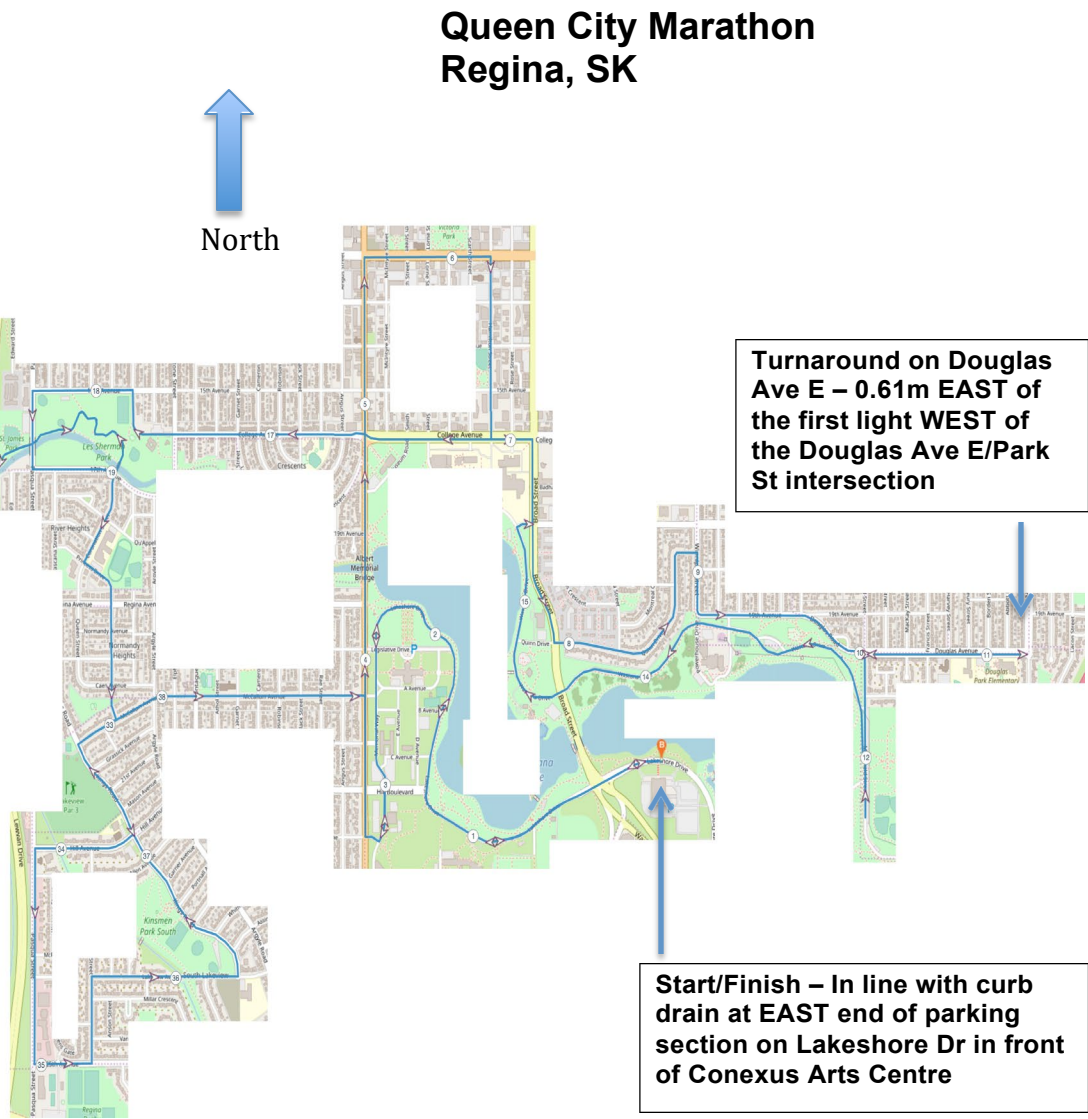

Measurement date 2022-07-08 Expiry date 2031-12-31

Official Notice

Based on examination of data provided by the above named measurer, the course described above and in the map attached is hereby certified as reasonably accurate in measurement according to the standards adopted by the **Road Running Technical Council**. If any changes are made to the course, this certification becomes void, and the course must then be recertified.

**Turnaround on Douglas
Ave E – 0.61m EAST of
the first light WEST of
the Douglas Ave E/Park
St intersection**

**Start/Finish – In line with curb
drain at EAST end of parking
section on Lakeshore Dr in front
of Conexus Arts Centre**