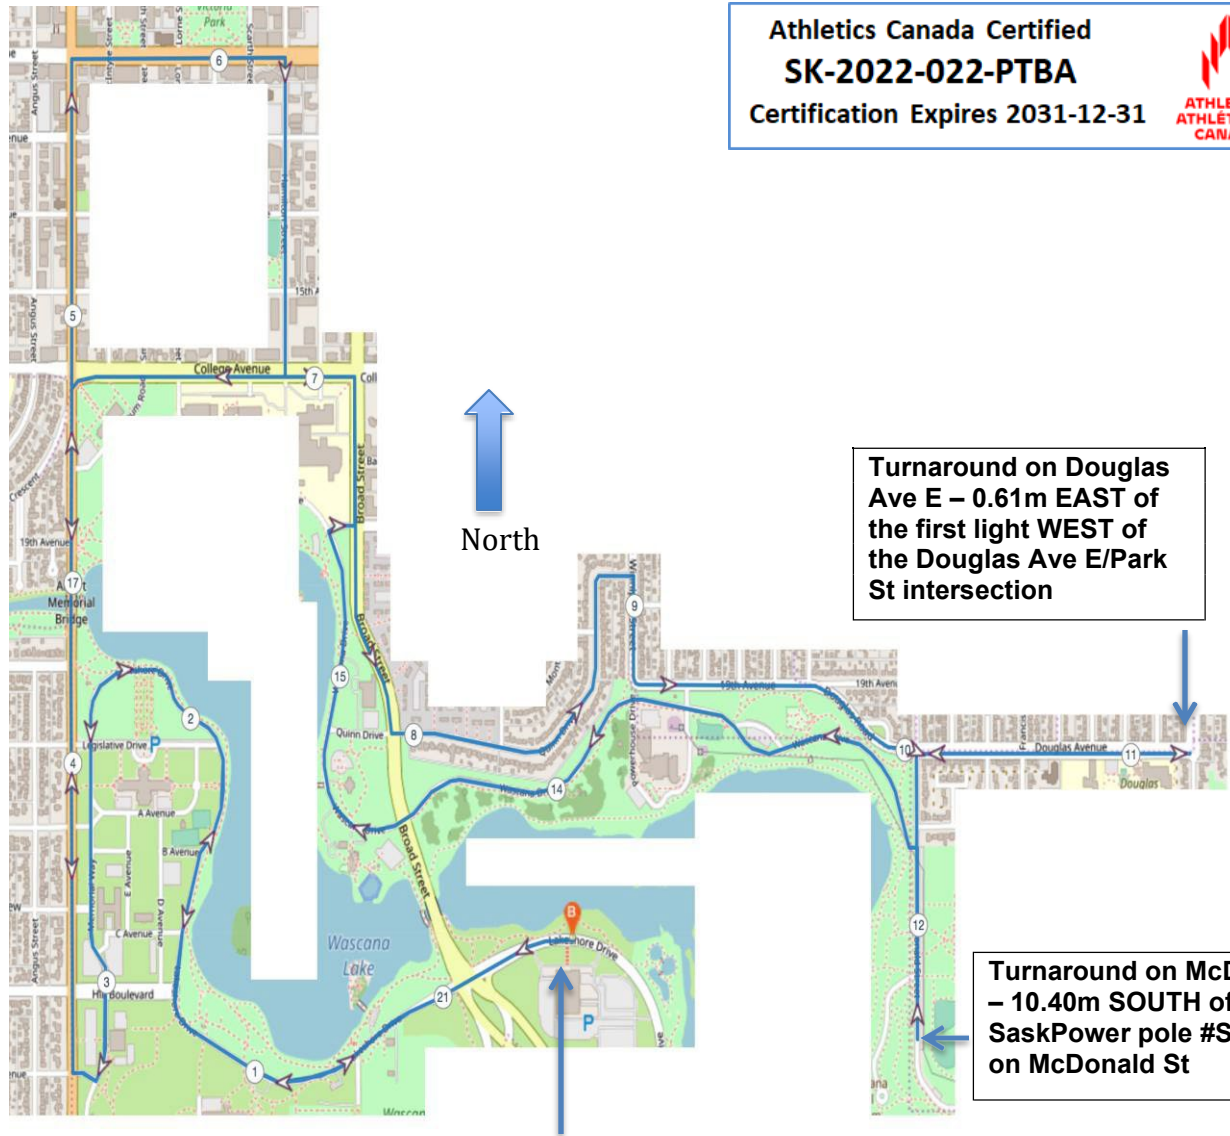

Start in front of the Conexus Arts Centre on Lakeshore Drive
Cross Lakeshore Drive at Broad Street
Continue on Lakeshore Drive through Wascana Centre to Legislative Drive
Cross Legislative Drive as Lakeshore Drive turns into Walter Scott Way
Continue on Walter Scott Way
Cross Legislative Drive as Walter Scott Way turns into Memorial Drive
Continue on Memorial Drive to Avenue F
Right on Avenue F, Continue on Avenue F to Albert Street
Right on Albert Street, Continue on Albert Street to Victoria Avenue
Right on Victoria Avenue, Continue on Victoria Ave to Hamilton Street
Right on Hamilton Street, Continue on Hamilton Street to College Avenue
Left on College Avenue, Continue on College Avenue to Broad Street
Right on Broad Street, Continue on Broad Street to Quinn Drive
Left on Quinn Drive, Continue on Quinn Drive to Winnipeg Street
Right on Winnipeg Street, Continue on Winnipeg Street to 19th Avenue
Left on 19th Avenue, Continue on 19th Ave as it turns into Douglas Avenue
Continue on Douglas Avenue to Park Street
180-degree turnaround at Park Street
Continue on Douglas Avenue to McDonald Street
Left on McDonald Street, Continue on McDonald Street to turnaround point
180-degree turnaround on McDonald Street
Continue on McDonald Street to Wascana Drive
Left on Wascana Drive, Continue on Wascana Drive to Broad Street
Cross Broad Street on Wascana Drive, Continue on Wascana Drive to Broadway Avenue
Right on Broadway Avenue, Continue of Broadway Avenue to Broad Street
Left on Broad Street, Continue on Broad Street to College Avenue
Left on College Avenue, Continue on College Avenue to Albert Street
Turn Left on Albert St, Continue on Albert St to Avenue F
Turn Left on Avenue F, Continue on Avenue F to Memorial Drive
Continue on Memorial Drive to Legislative Drive
Cross Legislative Drive as Memorial Drive turns into Walter Scott Way
Continue on Walter Scott Way
Cross Legislative Drive as Walter Scott Drive turns into Lakeshore Drive
Continue on Lakeshore Drive to Broad Street
Cross Broad Street on Lakeshore Drive to the Finish Line in front of Conexus Arts Centre

Athletics Canada Certified
SK-2022-022-PTBA
Certification Expires 2031-12-31

Turnaround on Douglas Ave E – 0.61m EAST of the first light WEST of the Douglas Ave E/Park St intersection

Turnaround on McDonald St – 10.40m SOUTH of SaskPower pole #SS031416 on McDonald St

Start/Finish – In line with curb drain at EAST end of parking section on Lakeshore Dr in front of Conexus Arts Centre

**Queen City Half Marathon
Regina, SK**