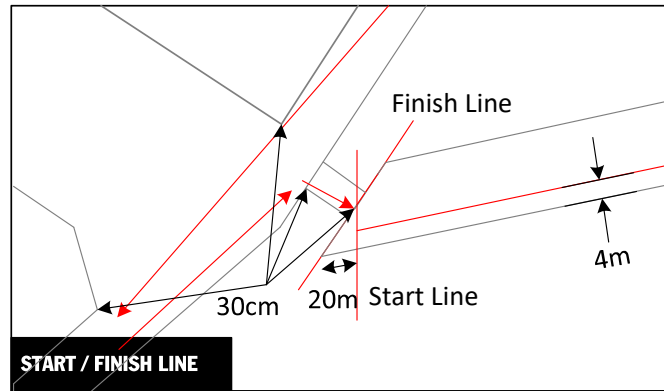

Official Notice

Based on examination of data provided by the above named measurer, the course described above and in the map attached is hereby certified as reasonably accurate in measurement according to the standards adopted by the **Road Running Technical Council**. If any changes are made to the course, this certification becomes void, and the course must then be recertified.

Measured May 14,
 2022 by Andrew
 Ottens, Bruce
 Macfarlane and
 Brian Richard
 Located in
 Miramichi New
 Brunswick

- Course Notes**
- Runners run 4m from right of runway, unless cornering or tangents (then 30cm from edge).
 - East end turn-arounds are 6m from chain linked fences, West end turn-around is 236.5m from end of runway.
 - Runners are to follow this route: Start at centre runway heading east, turn-around returning west, turn right and pass through gate, turn right. Run east to fence, turn-around then head west. Pass through gates and continue in south-west direction. At final turn-around, return north-east turn right to Finish line.
 - This certification is not valid if the course is not set out in accordance with this map.
 - Map and detail areas are not drawn to scale.