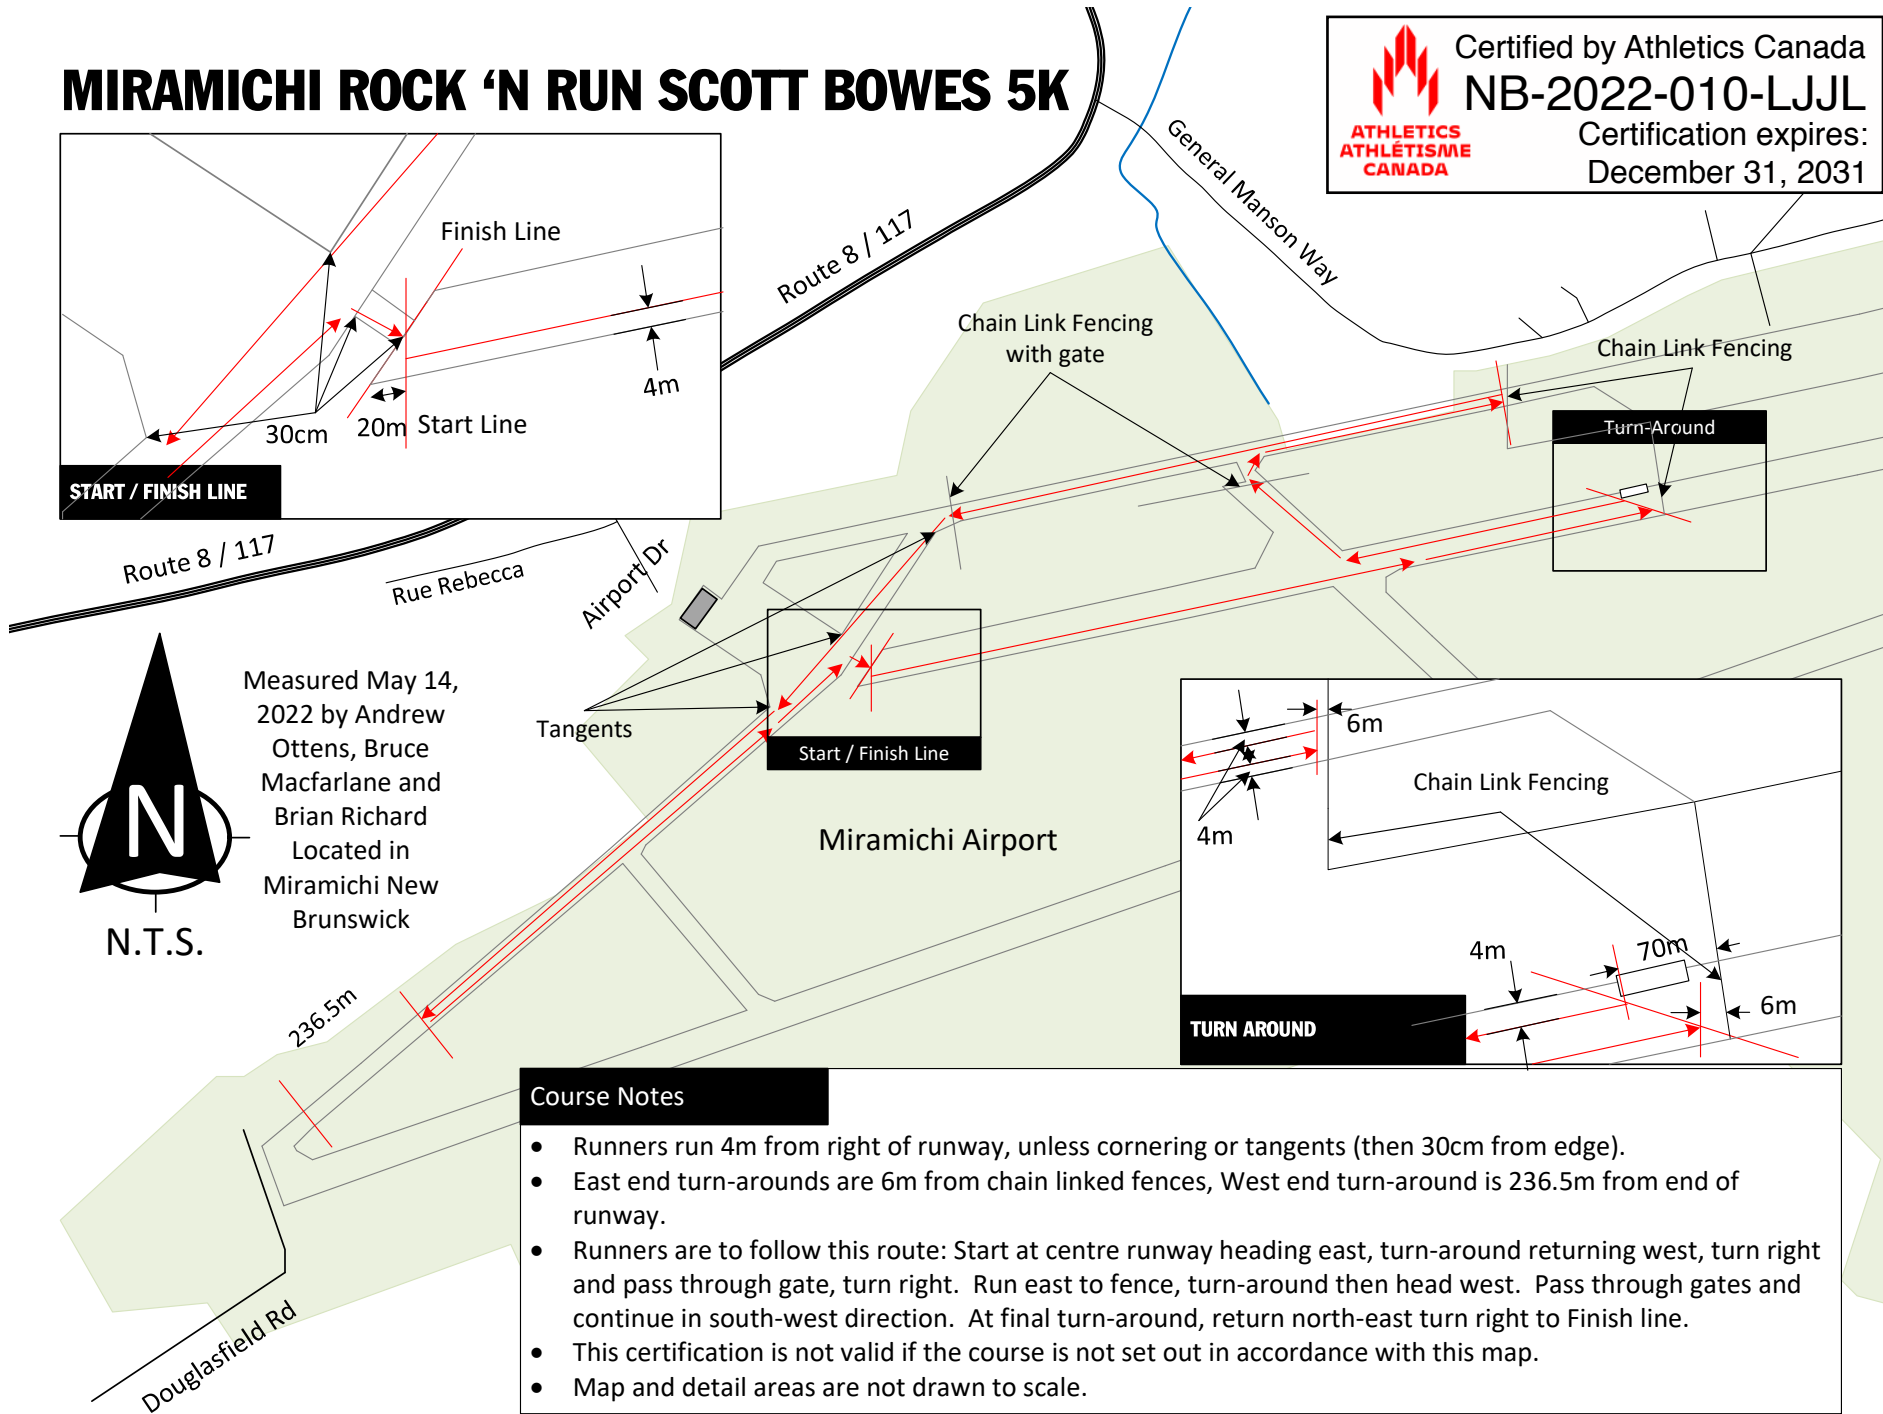

ATHLETICS CANADA

ROAD RACE MEASUREMENT CERTIFICATE

Race Information

Name of the course Miramichi Rock 'N Run Scott Bowes 5K
Certificate number NB-2022-010-LJJL Distance 5 km Race date June 19, 2022
City Miramichi Province New Brunswick
Race contact name Brian Richard Race contact email scobord@mac.com

Course Information

Start elevation 31 m Finish elevation 31 m
Elevation change 0 m/km Percent separation 0.12

Measurer Information

Measurer name Andrew Ottens - andrew.ottens@gmail.com, Bruce Macfarlane
Measurement date May 14, 2022 Expiry date December 31, 2031

Official Notice

Based on examination of data provided by the above named measurer, the course described above and in the map attached is hereby certified as reasonably accurate in measurement according to the standards adopted by the **Road Running Technical Council**. If any changes are made to the course, this certification becomes void, and the course must then be recertified.

Measured May 14,
 2022 by Andrew
 Ottens, Bruce
 Macfarlane and
 Brian Richard
 Located in
 Miramichi New
 Brunswick

- Course Notes**
- Runners run 4m from right of runway, unless cornering or tangents (then 30cm from edge).
 - East end turn-arounds are 6m from chain linked fences, West end turn-around is 236.5m from end of runway.
 - Runners are to follow this route: Start at centre runway heading east, turn-around returning west, turn right and pass through gate, turn right. Run east to fence, turn-around then head west. Pass through gates and continue in south-west direction. At final turn-around, return north-east turn right to Finish line.
 - This certification is not valid if the course is not set out in accordance with this map.
 - Map and detail areas are not drawn to scale.