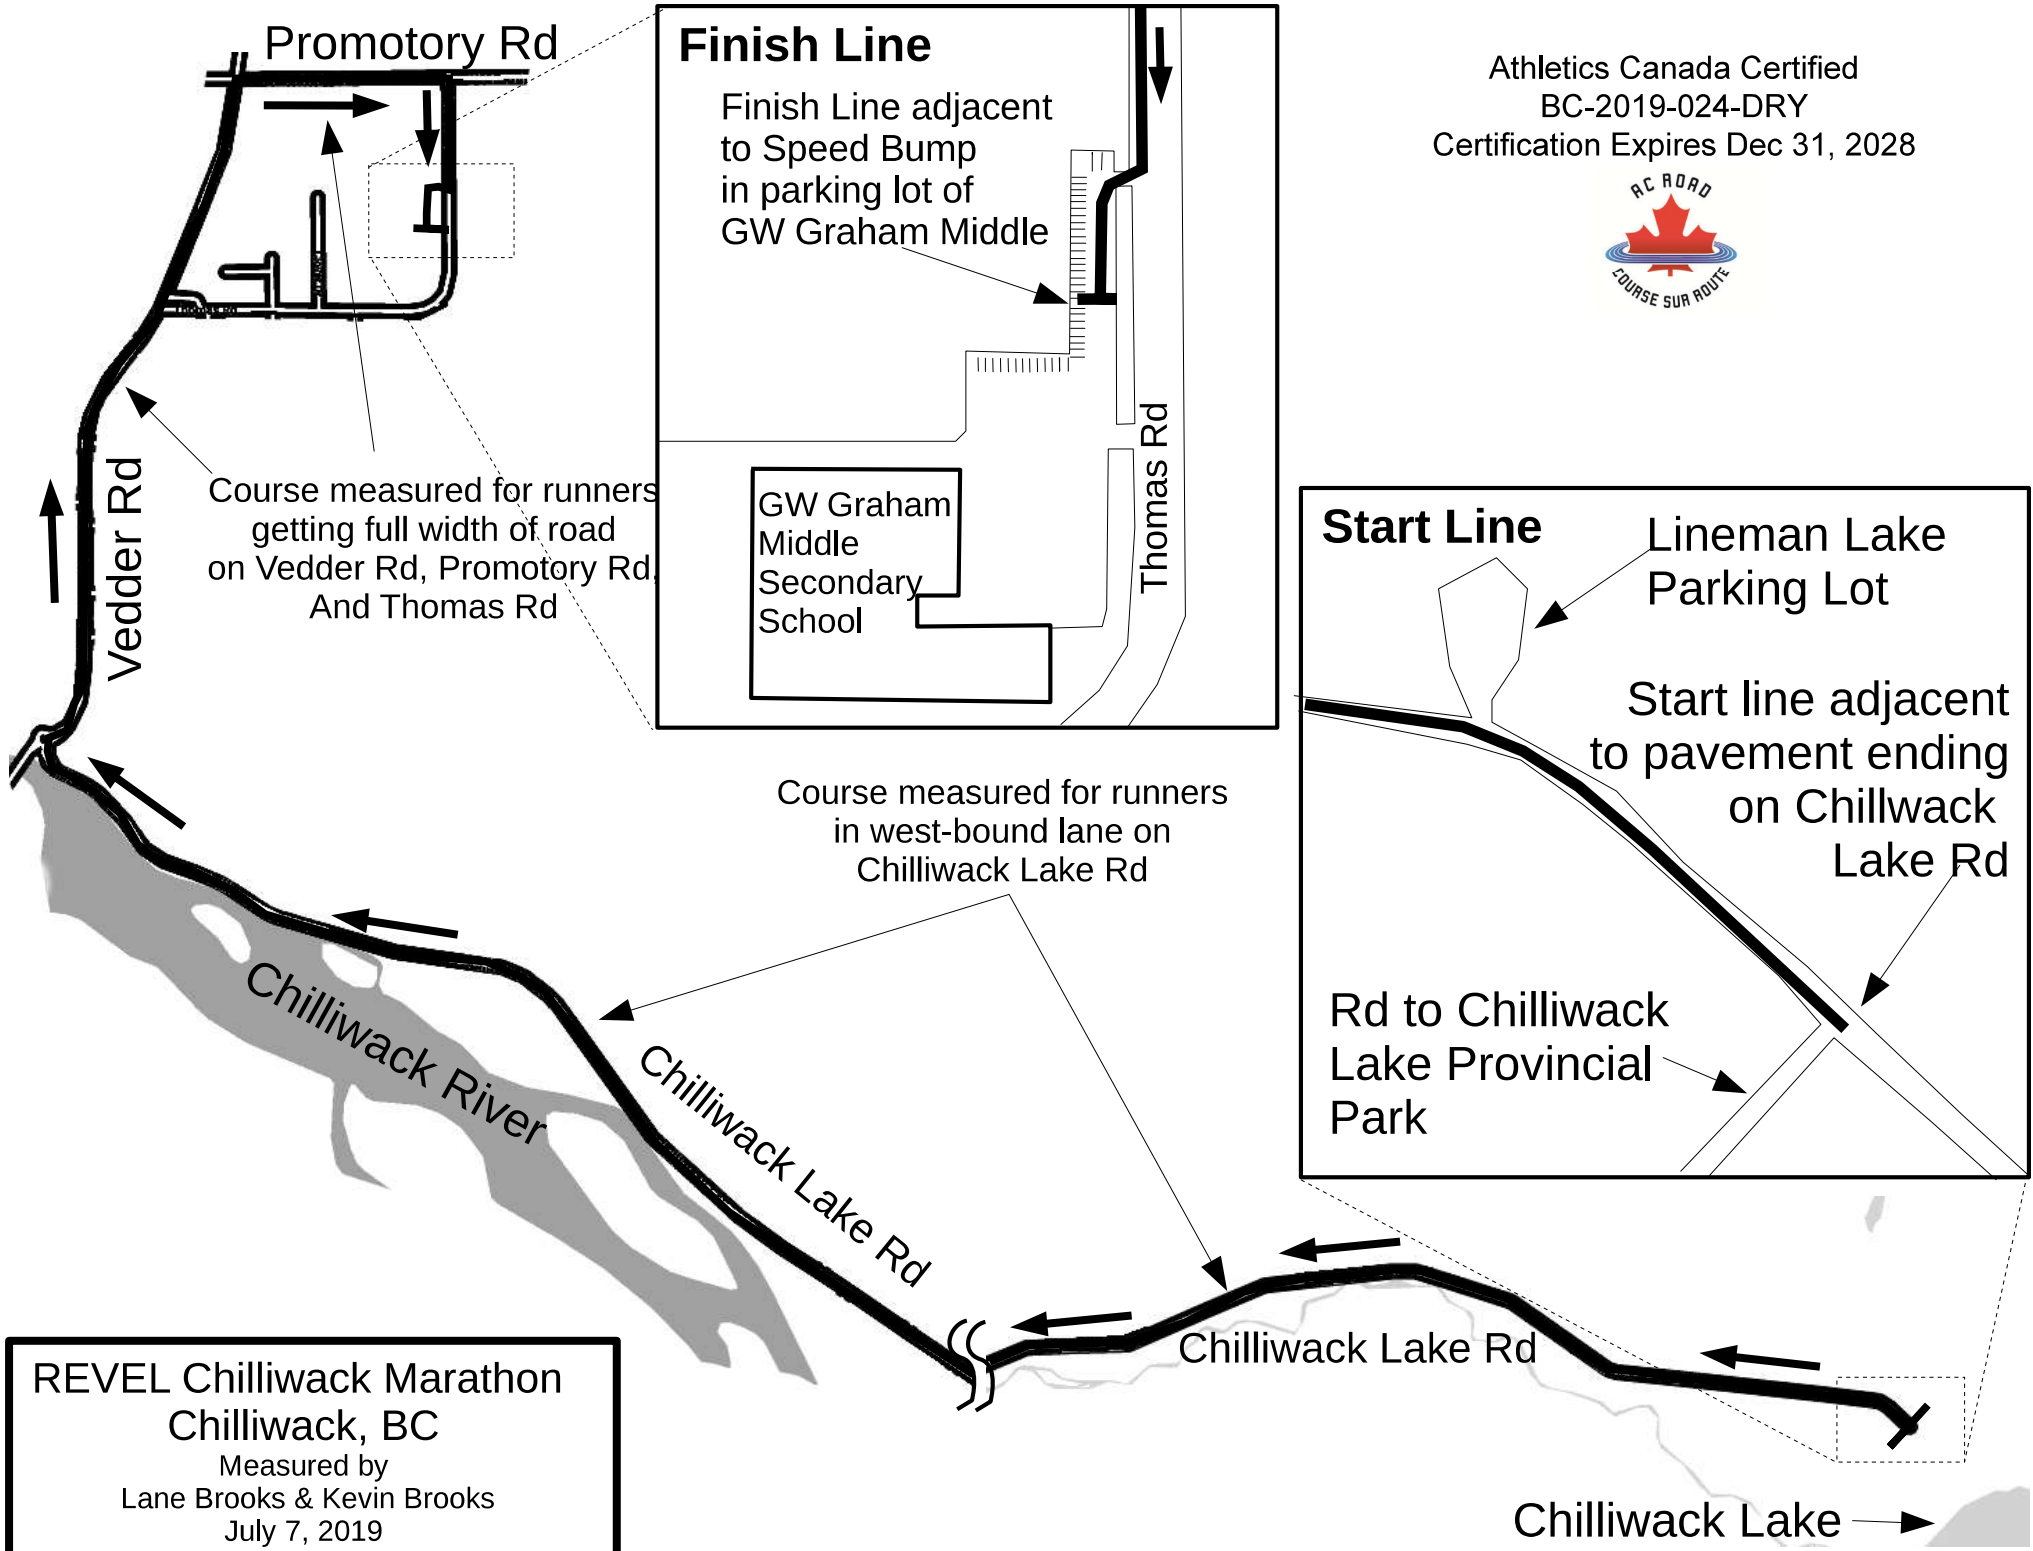

Athletics Canada Certified
BC-2019-024-DRY
Certification Expires Dec 31, 2028

Finish Line

Finish Line adjacent to Speed Bump in parking lot of GW Graham Middle

GW Graham Middle Secondary School

Thomas Rd

Course measured for runners getting full width of road on Vedder Rd, Promotory Rd. And Thomas Rd

Course measured for runners in west-bound lane on Chilliwack Lake Rd

Start Line

Lineman Lake Parking Lot

Start line adjacent to pavement ending on Chilliwack Lake Rd

Rd to Chilliwack Lake Provincial Park

REVEL Chilliwack Marathon Chilliwack, BC

Measured by
Lane Brooks & Kevin Brooks
July 7, 2019

Chilliwack Lake