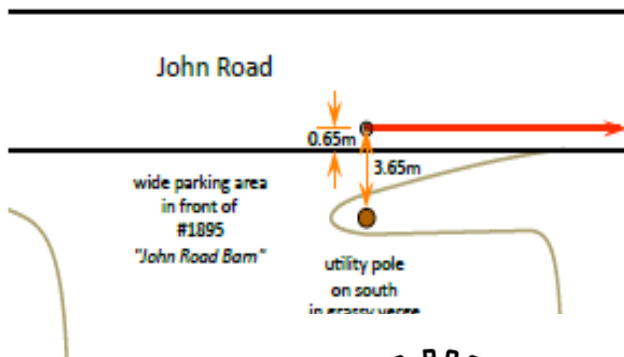

As Nationally Certified by

 Jan. 03/2018

Signature of certifier Date

Any inquires regarding this certificate should be directed to coursemeasurement@athletics.ca

West Endpoint
#1855 "John Road Barn"
 marked with nail & washer;
 0.65m from south pavement edge;
 aligned with centre of utility pole #2047148
 on south in grassy verge
 of wide parking area in front of
 #1855 "John Road Barn";
 3.65m north of pole;
 ~13m elevation

East Endpoint
#1895 "Twin Oak Farm"
 marked with nail & washer;
 0.61m from south pavement edge;
 aligned with centre of utility pole
 on south at crest of road;
 ~3.55 east of driveway flare to
 #1895 "Twin Oak Farm";
 2.51m north of pole;
 ~15m elevation