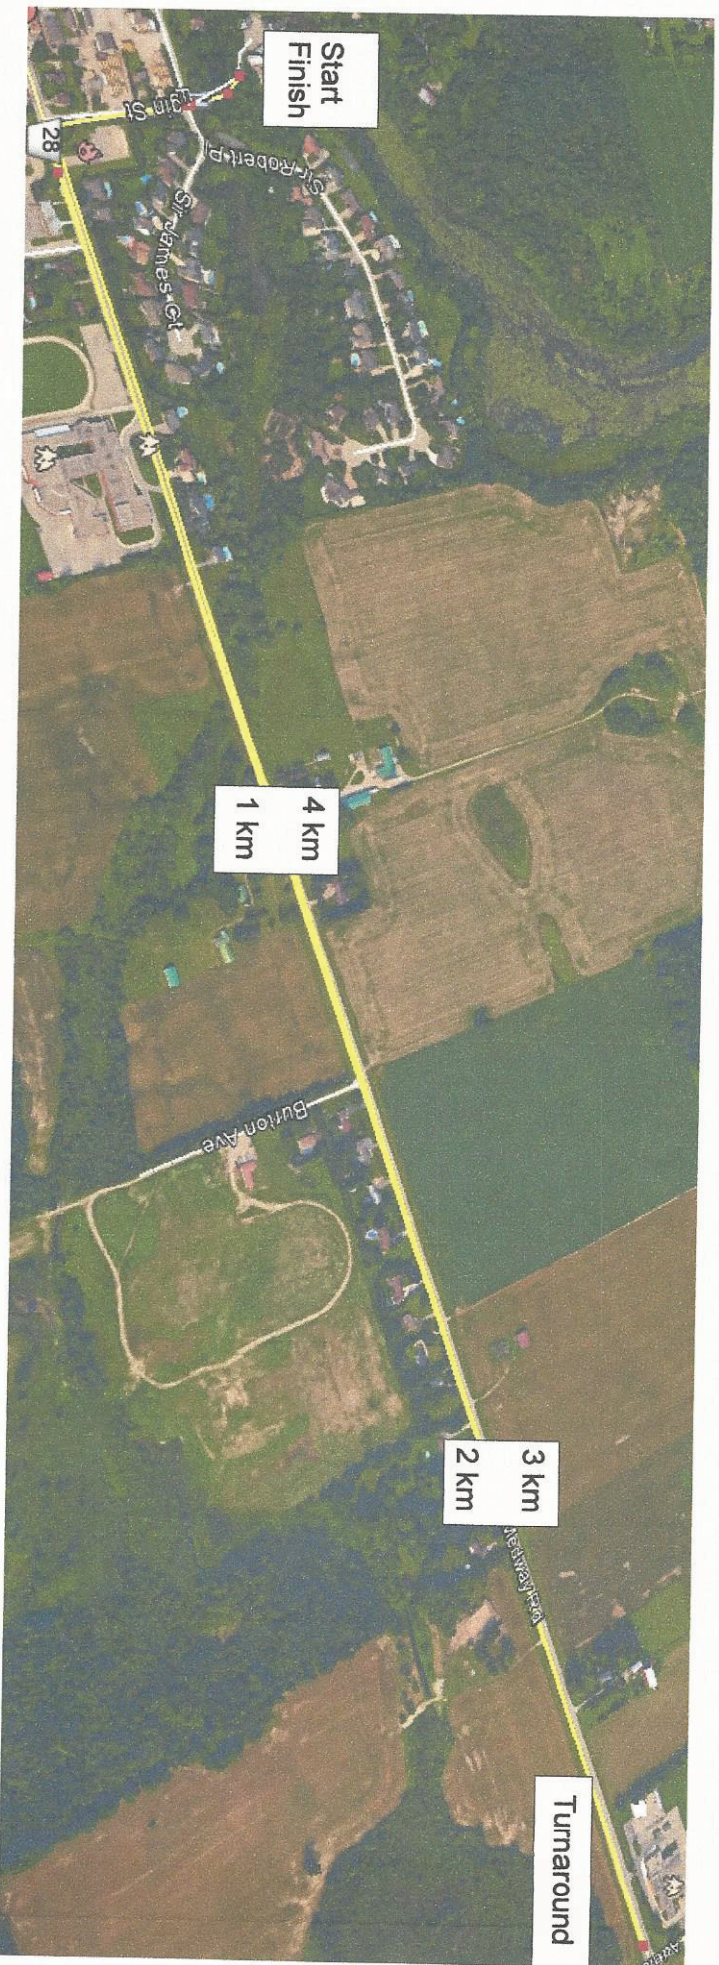

Course Information

Start elevation 266 m Finish elevation 266 m
Elevation change 0 m Percent separation 0%

Measurer Information

Measurer name Bernard Conway
Measurement date May 13, 2016 Expiry date December 31, 2025

As Nationally Certified by

Signature of certifier  _____
Date May 17, 2016

Any inquires regarding this certificate should be directed to coursemeasurement@athletics.ca

Rock the Road 5k

Start/Finish – in line with the first post on N side of driveway heading E from house at Arva Flour Mill, across from bridge across pond on the driveway leading to/from the Arva Flour Mill at 2042 Elgin St. Even with 5th post E of the bridge on the S side of driveway.
1 km/4 km – 7 m E of sign for 14494 Medway Rd.
2 km/3 km – 144 m W of sign for 14724 Medway Rd.
Turnaround – 20.7 m W of W curb of Adelaide St. on Medway Rd., 2.10 m E of cable connecting the 2 west-most signal lights.