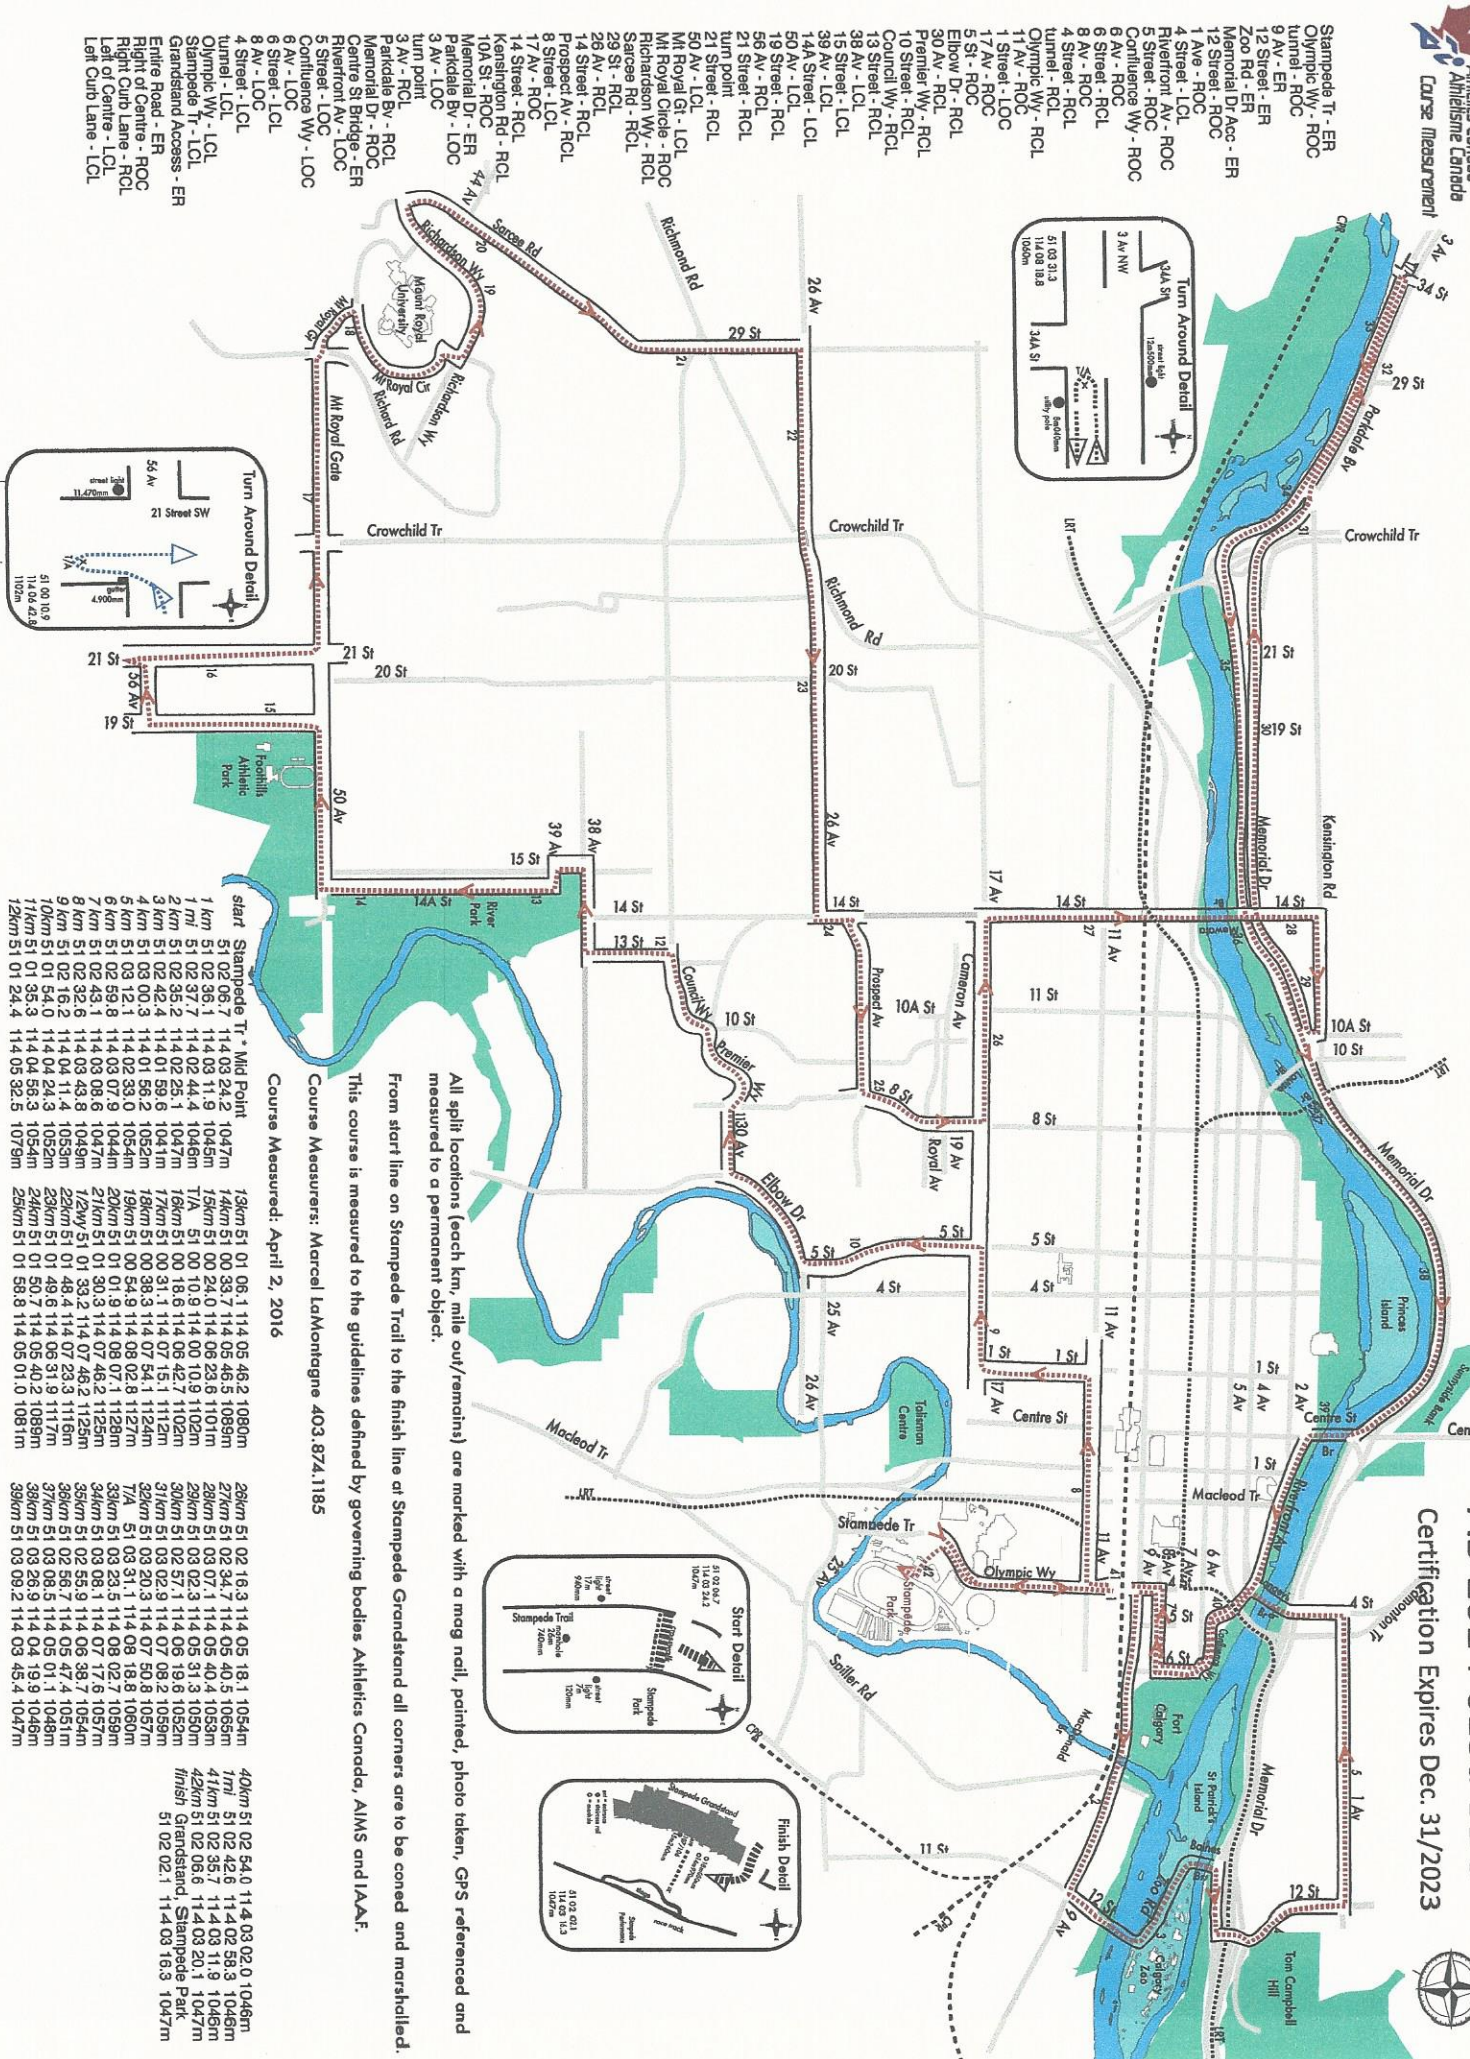

All split locations (each km, mile out/remains) are marked with a mag nail, painted, photo taken, GPS referenced and measured to a permanent object.

From start line on Stampede Trail to the finish line at Stampede Grandstand all corners are to be coned and marshalled.