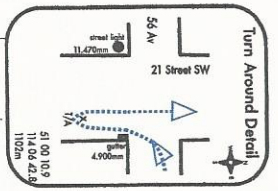

### Official Notice

Based on examination of data provided by the above named measurer, the course described above and in the map attached is hereby certified as reasonably accurate in measurement according to the standards adopted by the **Road Running Technical Council**. If any changes are made to the course, this certification becomes void, and the course must then be recertified.

### Validation of Course

In the event a **National Open Record** is set on this course, or at the discretion of **Athletics Canada**, a validation remeasurement may be required to be performed by a qualified measurer. If such a remeasurement shows the course to be short, then all pending records will be rejected and the course certification will be cancelled.

All split locations (each km, mile out/remains) are marked with a mag nail, painted, photo taken, GPS referenced and measured to a permanent object.

From start line on Stampede Trail to the finish line at Stampede Grandstand all corners are to be coned and marshalled.