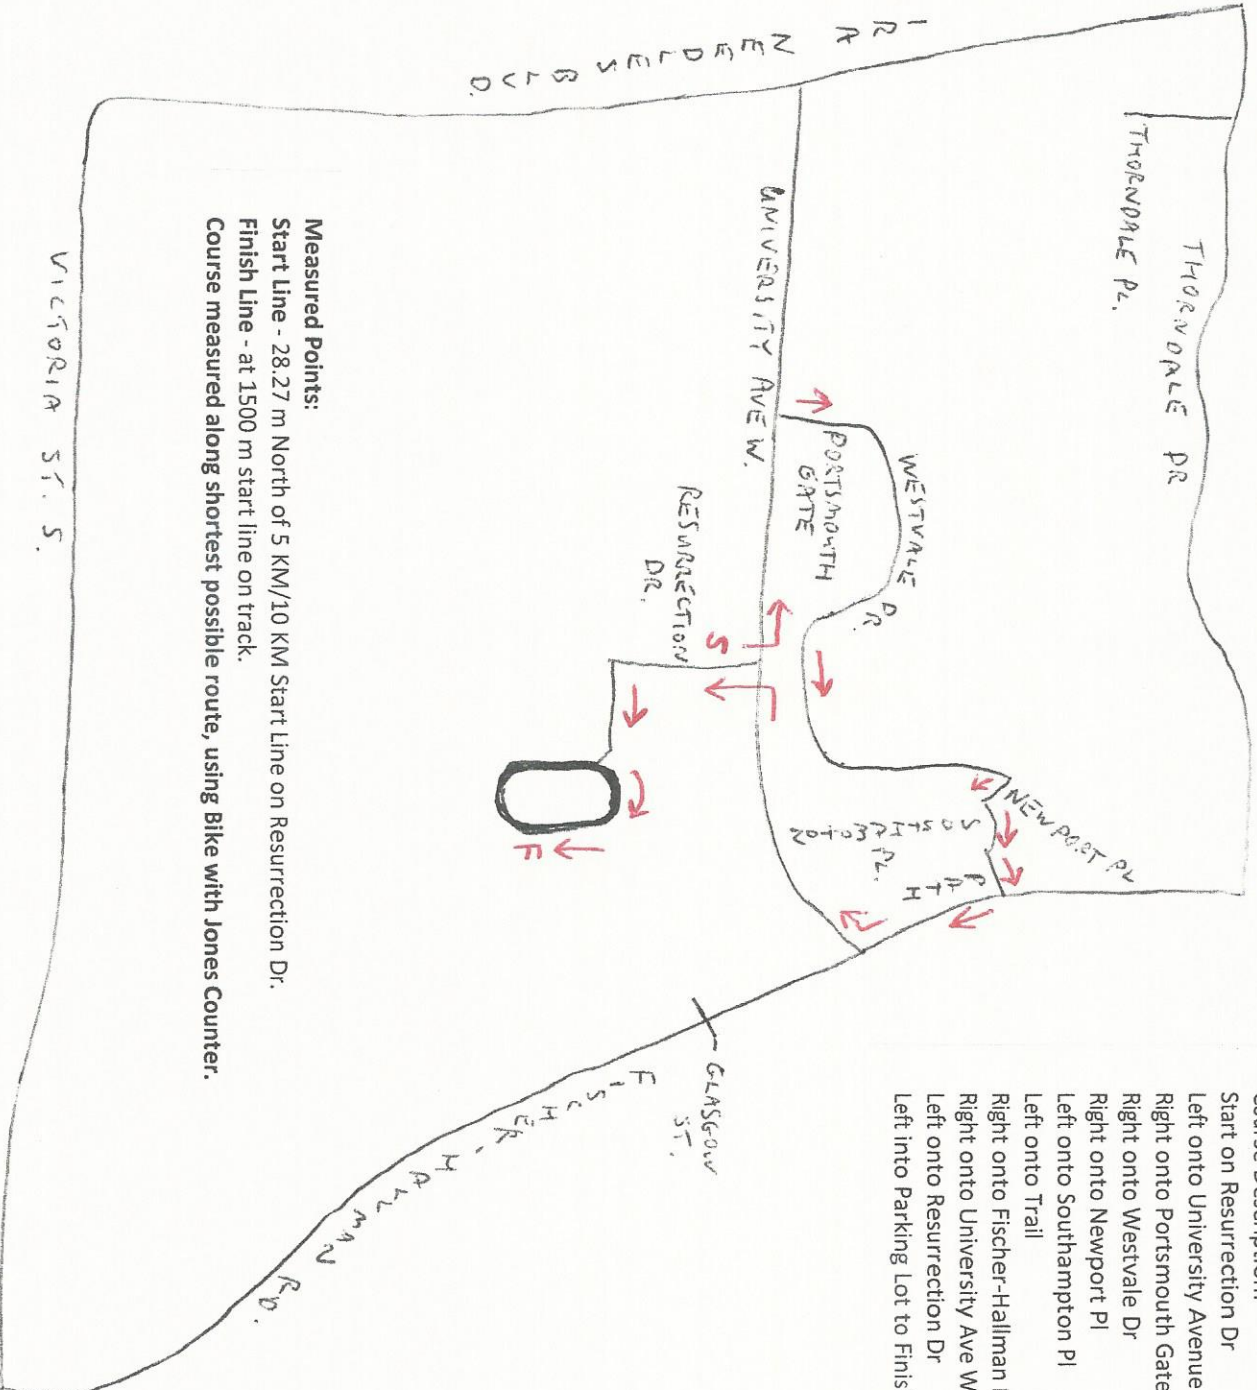

Course Description:

- Start on Resurrection Dr
- Left onto University Avenue W
- Right onto Portsmouth Gate
- Right onto Westvale Dr
- Right onto Newport Pl
- Left onto Southampton Pl
- Left onto Trail
- Right onto Fischer-Hallman Rd N (onto sidewalk)
- Right onto University Ave W
- Left onto Resurrection Dr
- Left into Parking Lot to Finish on the track

Measured Points:

Start Line - 28.27 m North of 5 KM/10 KM Start Line on Resurrection Dr.

Finish Line - at 1500 m start line on track.

Course measured along shortest possible route, using Bike with Jones Counter.

Measured Points:

- Start Line - 28.27 m North of 5 KM/10 KM Start Line on Resurrection Dr.
- Finish Line - at 1500 m start line on track.
- Course measured along shortest possible route, using Bike with Jones Counter.