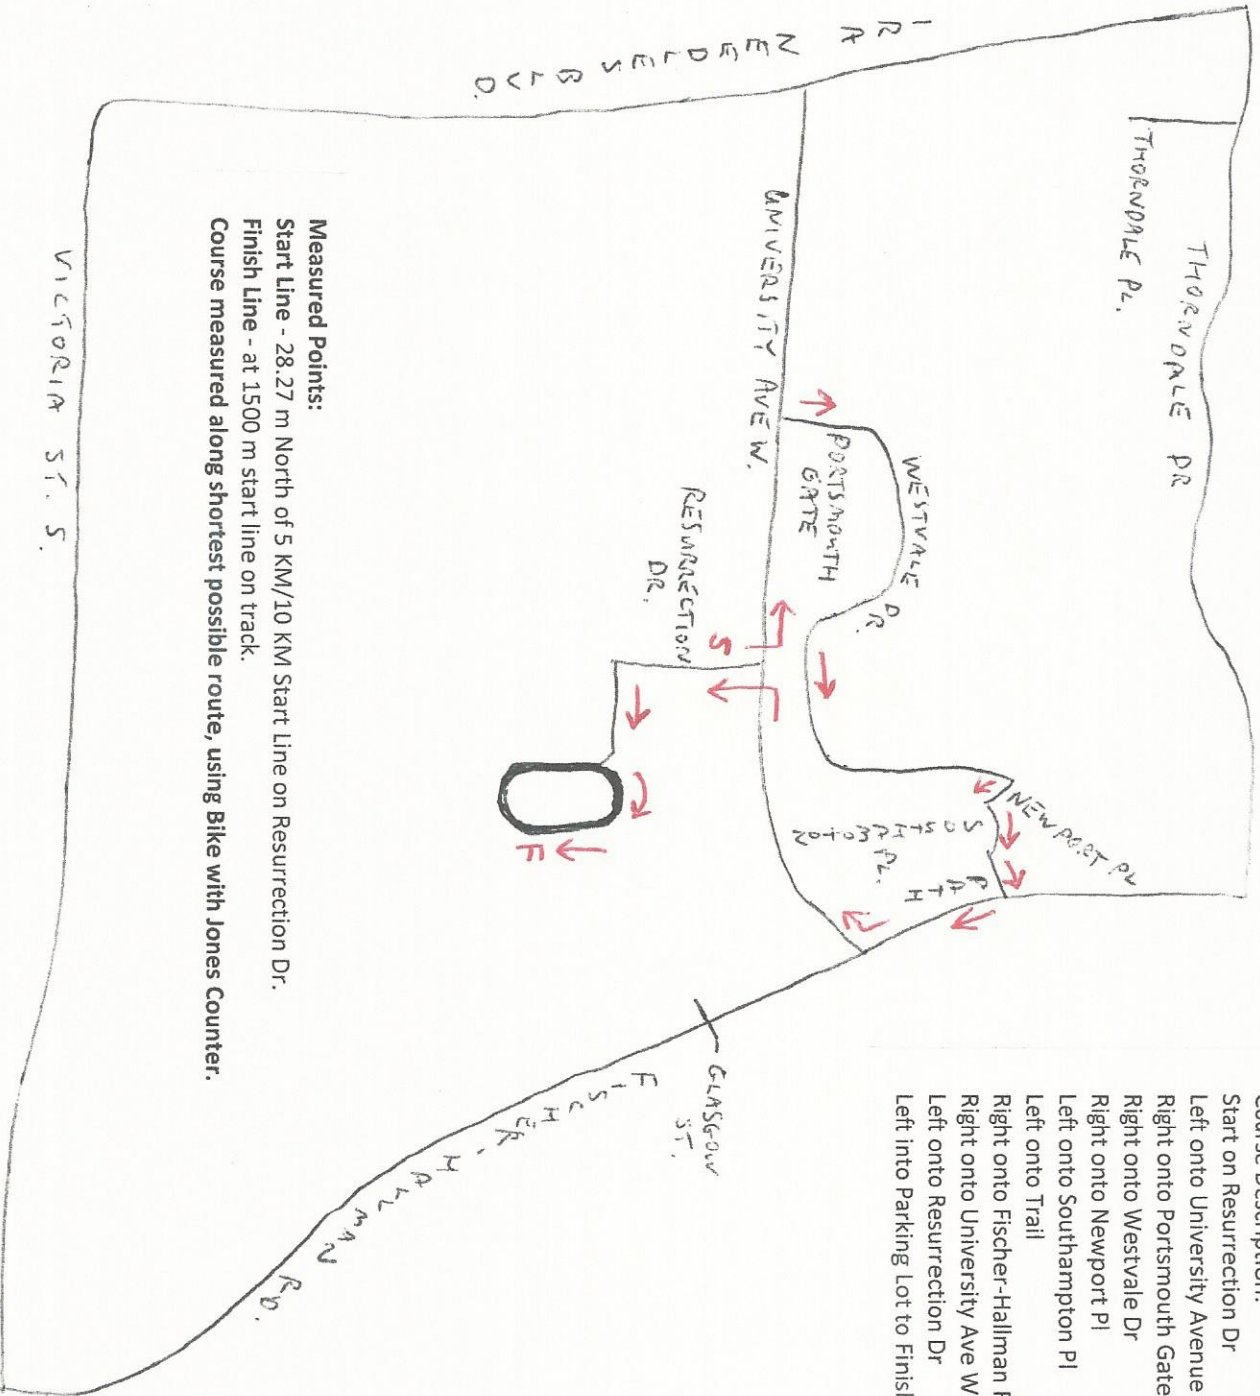

Course Description:

- Start on Resurrection Dr
- Left onto University Avenue W
- Right onto Portsmouth Gate
- Right onto Westvale Dr
- Right onto Newport Pl
- Left onto Southampton Pl
- Left onto Trail
- Right onto Fischer-Hallman Rd N (onto sidewalk)
- Right onto University Ave W
- Left onto Resurrection Dr
- Left into Parking Lot to Finish on the track

Measured Points:

Start Line - 28.27 m North of 5 KM/10 KM Start Line on Resurrection Dr.

Finish Line - at 1500 m start line on track.

Course measured along shortest possible route, using Bike with Jones Counter.

Measured Points:

- Start Line - 28.27 m North of 5 KM/10 KM Start Line on Resurrection Dr.
- Finish Line - at 1500 m start line on track.
- Course measured along shortest possible route, using Bike with Jones Counter.