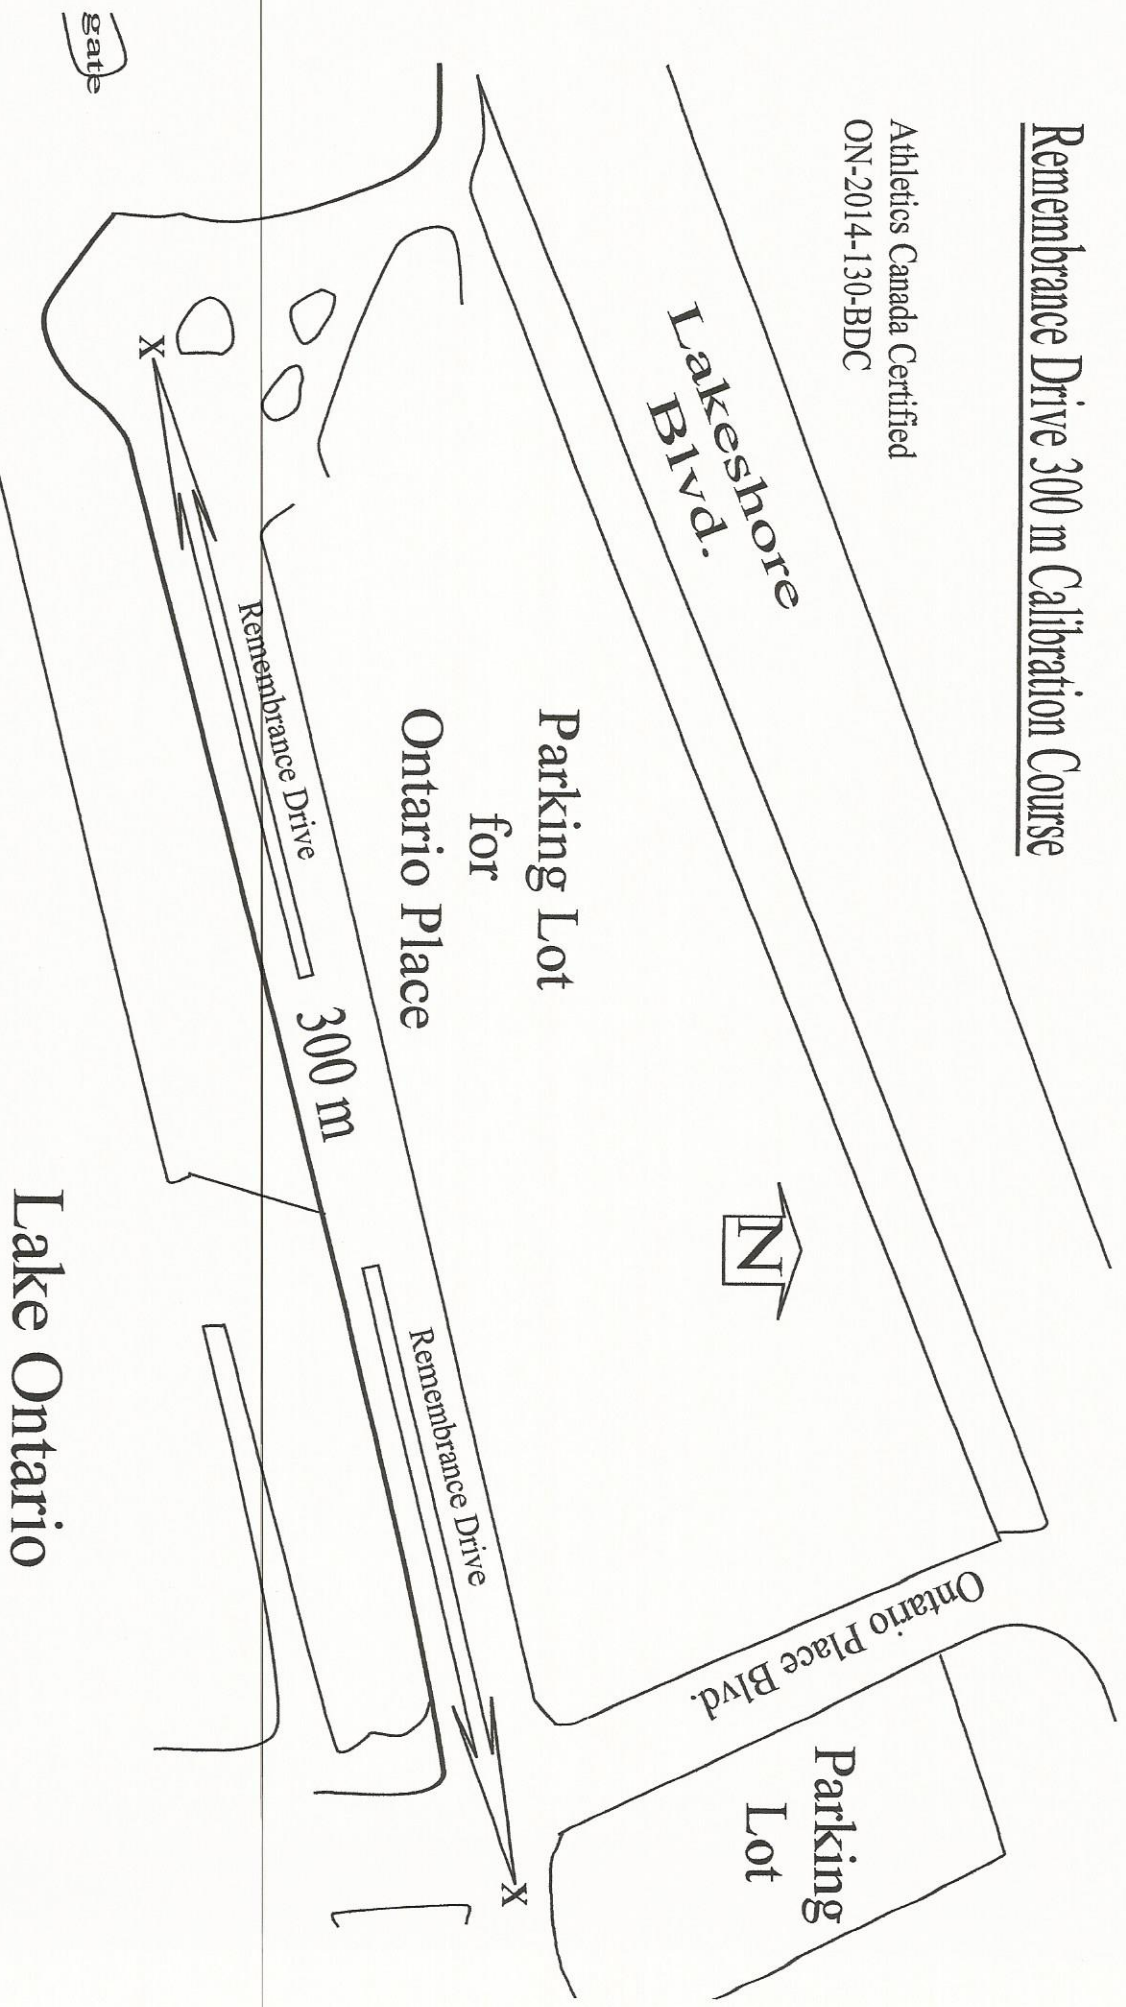

*Athletics Canada/Run Canada*  
**Measurement Certificate**

Name of the course Remembrance Drive 300 m Cal. Course Distance 300 m  
Location (city) Toronto (province) Ontario  
Type of course: road race calibration  track Configuration: Point to Point  
Type of surface: paved  dirt \_\_\_\_\_ gravel \_\_\_\_\_ grass \_\_\_\_\_ track \_\_\_\_\_  
Elevation (meters above sea level) 75 m  
Straight line distance between start & finish 300 m Drop 0 m/km Separation 100 %  
Measured by (name, address, phone & e-mail) Bernard Conway 67 Southwood Crescent  
London, Ontario, N6J 1S8 and Chris Fagel  
Contact (name, address & phone) \_\_\_\_\_

Measuring Methods: steel tape  electronic distance meter  
Number of measurements of entire course: two Date(s) when course measured: Oct. 26/2014  
Course paperwork submission date: Nov. 8/2014  
Replaces: \_\_\_\_\_ (if applicable) Certification code: \_\_\_\_\_

**ON-2014-130-BDC**

***Be It Officially Noted That***

Based on examination of data provided by the above named measurer, the course described above and in the map attached is hereby certified as reasonably accurate in measurement according to the standards adopted by the Road Running Technical Council. If *any* changes are made to the course, this certification becomes void, and the course must then be recertified.

Remembrance Drive 300 m Calibration Course

Athletics Canada Certified  
ON-2014-130-BDC

East End - even with no entry sign  
West End - 15.55 m east of curb to Amphitheatre gate  
(along yellow line on Remembrance Drive)