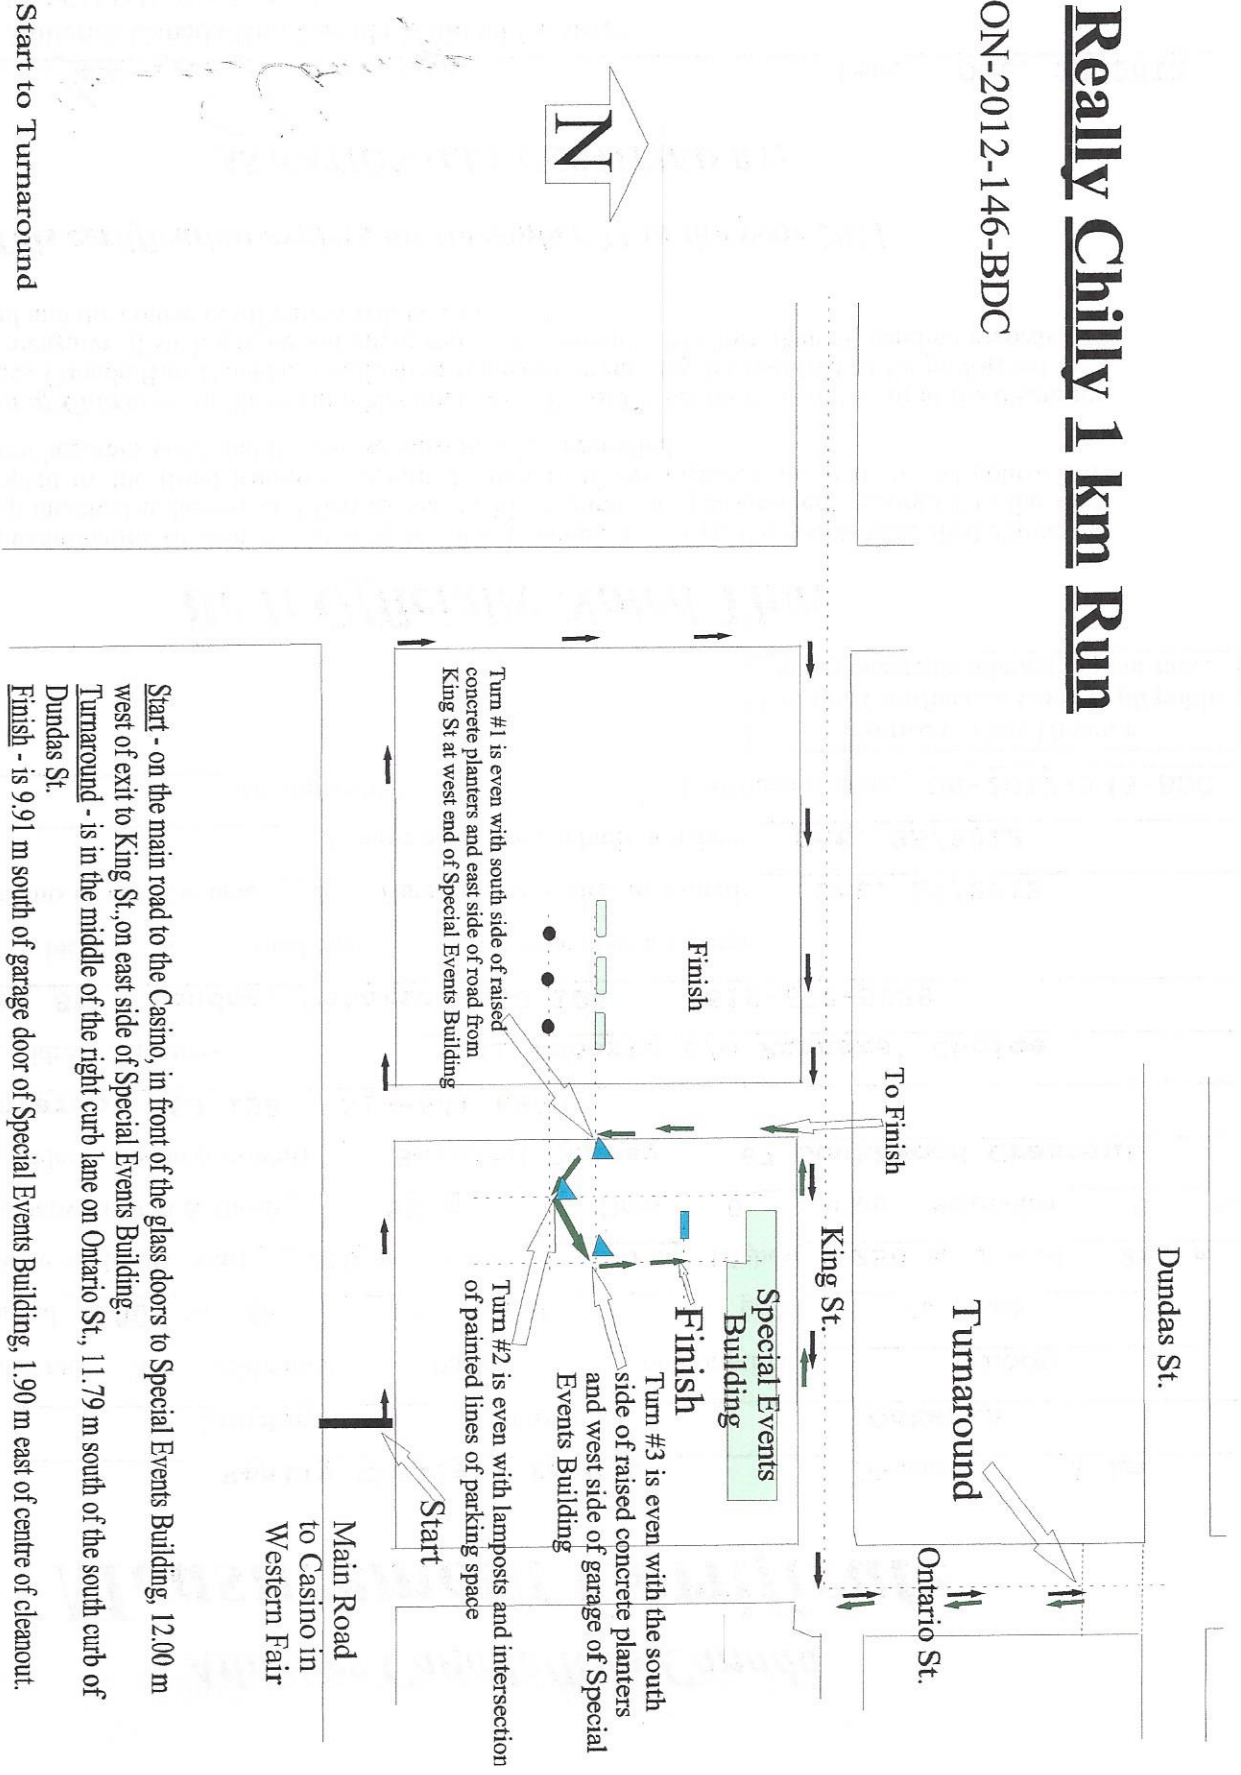

Athletics Canada/Run Canada
Measurement Certificate

Name of the course Really Chilly 1 km Run Distance 1 km
Location (city) London (province) Ontario
Type of course: road race calibration track Configuration: Loop
Type of surface: paved 100 % dirt % gravel % grass % track %
Elevation (meters above sea level) Start 250 m Finish 250 m Highest 250 m Lowest 250 m
Straight line distance between start & finish 50 m Drop 0 m/km Separation 5 %
Measured by (name, address, phone & e-mail) Bernard Conway 67 Southwood Crescent
London, Ontario, N6J 1S8 519-641-6889
Race contact (name, address & phone) Paul Roberts c/o Runners' Choice
207 Dundas St., London, Ontario, N6J 1G4 519-672-5928
Measuring Methods: bicycle steel tape electronic distance meter
Number of measurements of entire course: 3 Date(s) when course measured: Oct. 22/2012
Race date: _____ Course paperwork submission date: Oct. 25/2012
Replaces: _____ (if applicable) Certification code: ON-2012-146-BDC

67 Southwood Crescent, London, Ontario, Canada, N6J 1S8
Phone: 519-641-6889 (H) Fax: 519-641-6889 E-mail: measurer@rogers.com

Really Chilly 1 km Run

ON-2012-146-BDC

Start - on the main road to the Casino, in front of the glass doors to Special Events Building, 12.00 m west of exit to King St., on east side of Special Events Building.
Turnaround - is in the middle of the right curb lane on Ontario St., 11.79 m south of the south curb of Dundas St.
Finish - is 9.91 m south of garage door of Special Events Building, 1.90 m east of centre of cleanout.