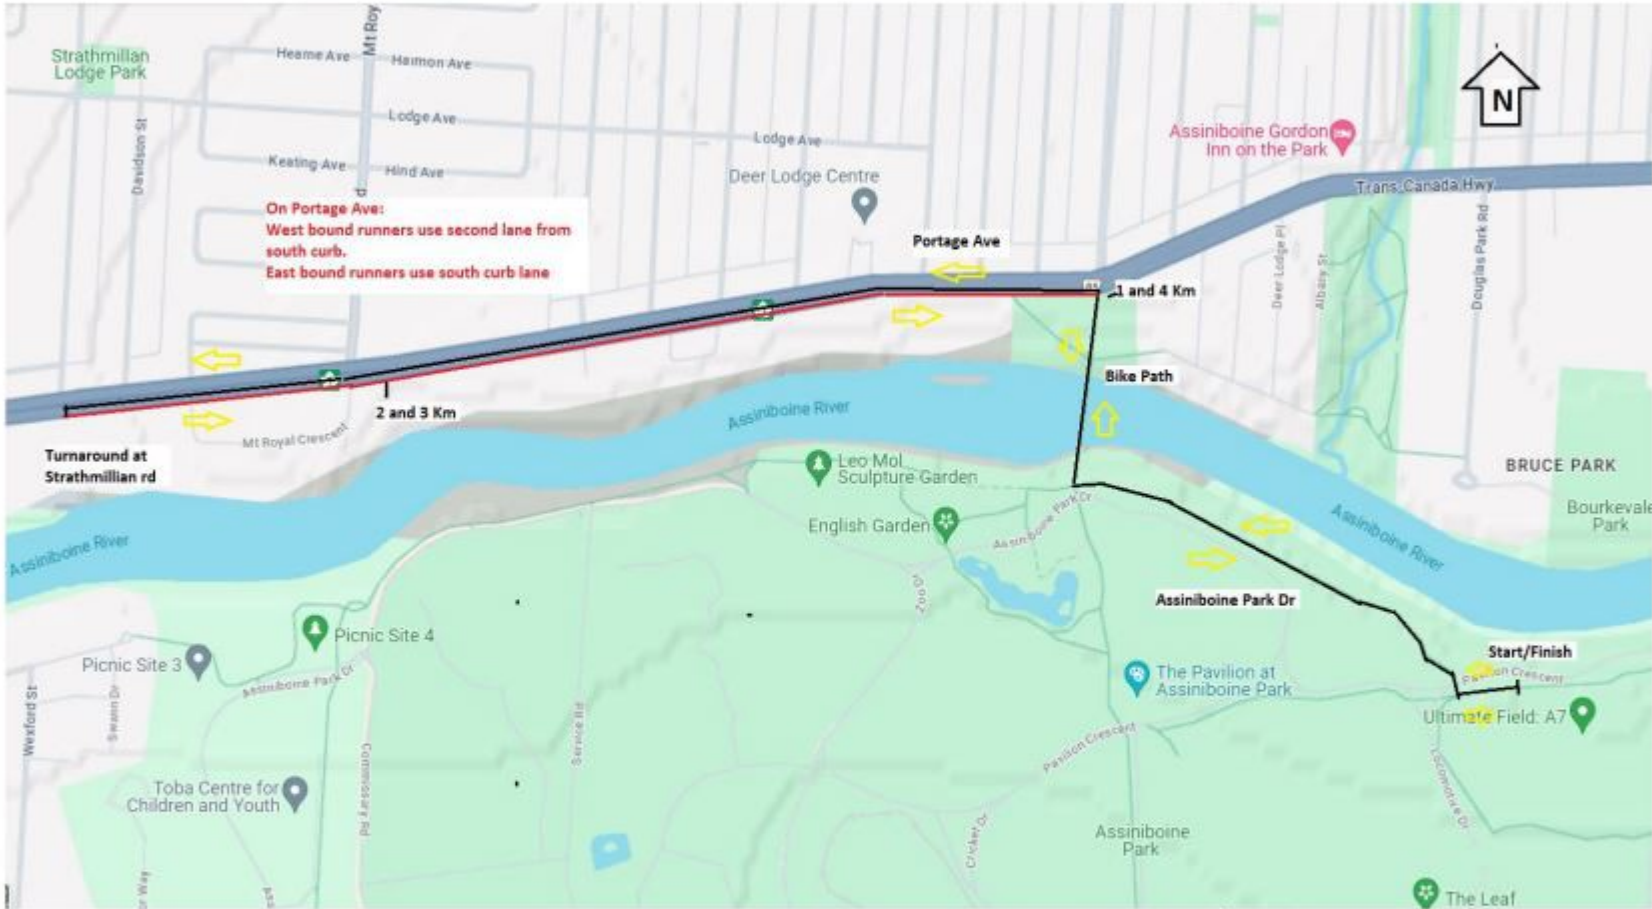

Course Description:

Course is SPR except where noted on Portage Ave
 Start west bound on Assiniboine Park dr. (West)
 Veer right, staying on Assiniboine Park dr to bike path (NW)
 Turn right onto bike path (North)
 Turn left at Portage into second lane from south curb (West)
 Continue west to turnaround at Strathmillan rd (West)
 Turn around moving from lane two into south curb lane (East)
 Continue east on Portage to bike path (East)
 Turn right onto bike path (South)
 Turn left at Assiniboine Park dr (East)
 Stay on Assiniboine Park dr to finish line (SE)

Km Splits:

1 and 4 Km: 1 m South of Portage and bike path intersection;
 2 Km: West edge of house at 2778 Portage
 3 Km: 4 m east of west edge of house at 2778 Portage

Turn Around on Portage ave

Start/ Finish on Assiniboine Park dr