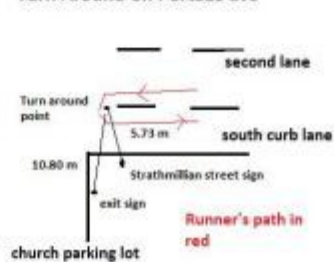

Turn Around on Portage ave