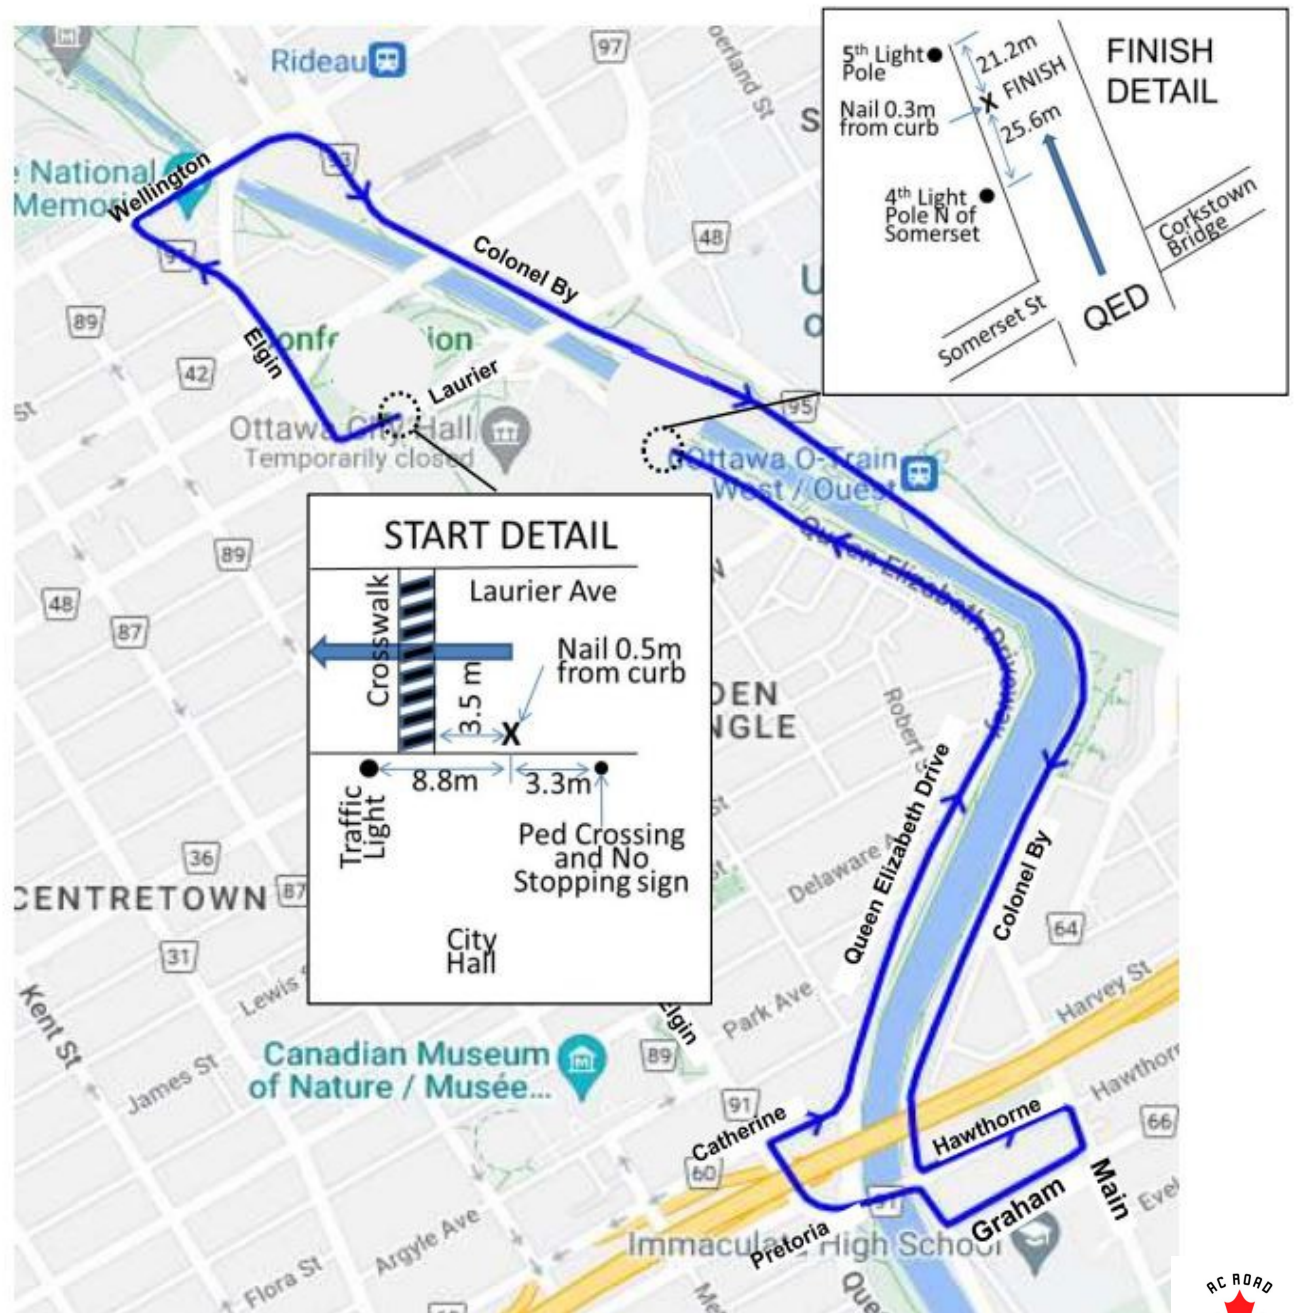

## NOTES

Runners use entire roadway except as follows:

- Elgin from Laurier to Queen – NB lanes
- Elgin from Pretoria to Catherine – do not use segregated bike lanes

Prepared by  
Dave Yaeger  
dave.yaeger1@gmail.com  
May 2022