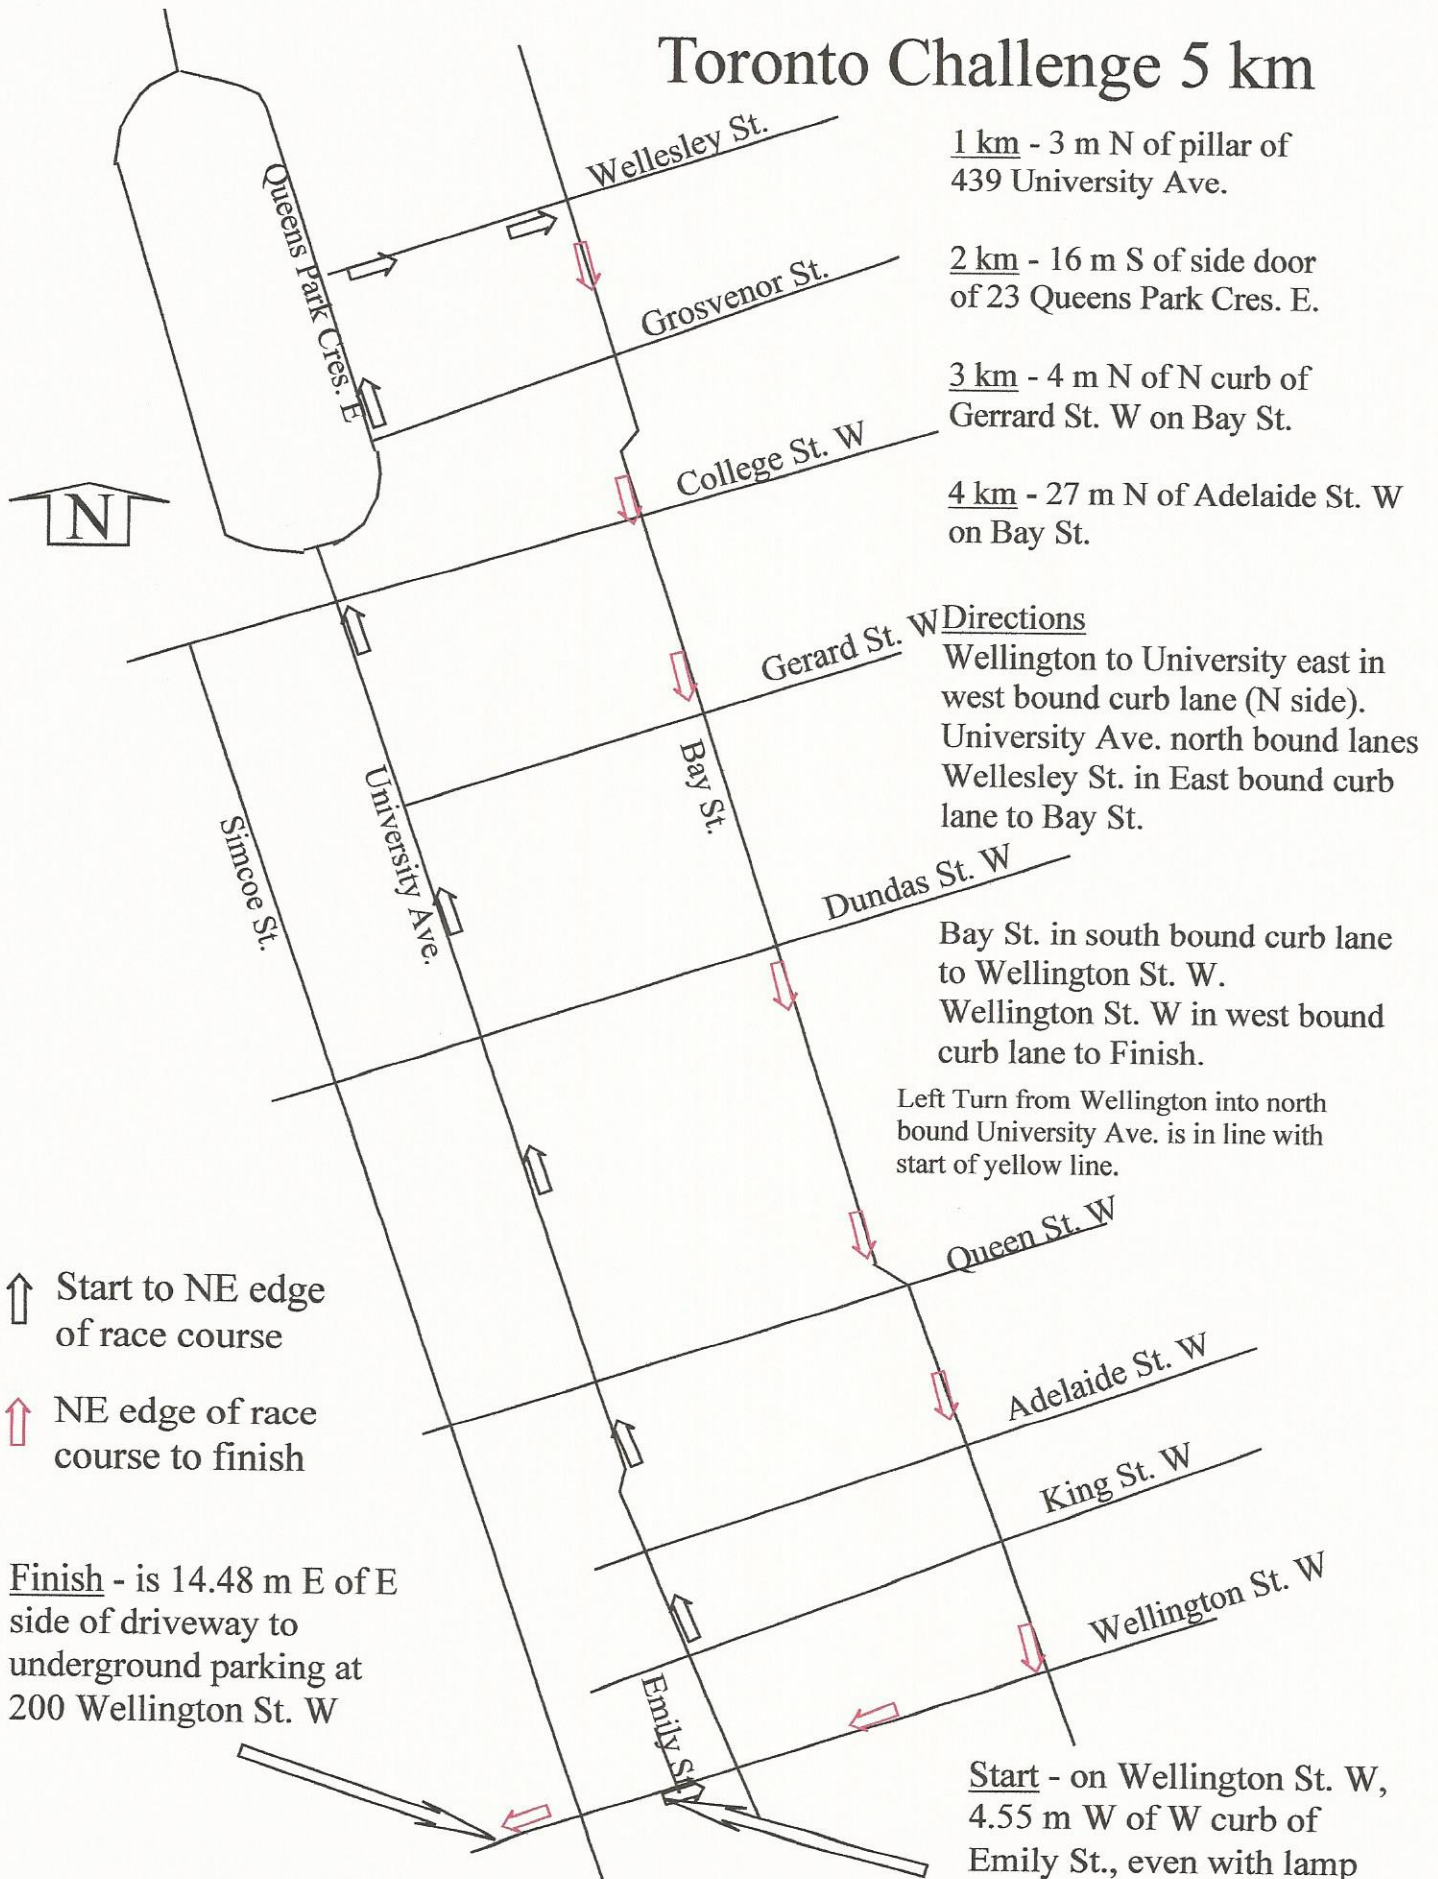

Toronto Challenge 5 km

1 km - 3 m N of pillar of 439 University Ave.

2 km - 16 m S of side door of 23 Queens Park Cres. E.

3 km - 4 m N of N curb of Gerrard St. W on Bay St.

4 km - 27 m N of Adelaide St. W on Bay St.

Directions

Wellington to University east in west bound curb lane (N side).
University Ave. north bound lanes
Wellesley St. in East bound curb lane to Bay St.

Bay St. in south bound curb lane to Wellington St. W.
Wellington St. W in west bound curb lane to Finish.

Left Turn from Wellington into north bound University Ave. is in line with start of yellow line.

↑ Start to NE edge of race course

↑ NE edge of race course to finish

Finish - is 14.48 m E of E side of driveway to underground parking at 200 Wellington St. W

Start - on Wellington St. W, 4.55 m W of W curb of Emily St., even with lamp post on S side of Wellington

ON-2015-008-DRY

Certification expires December 31, 2024